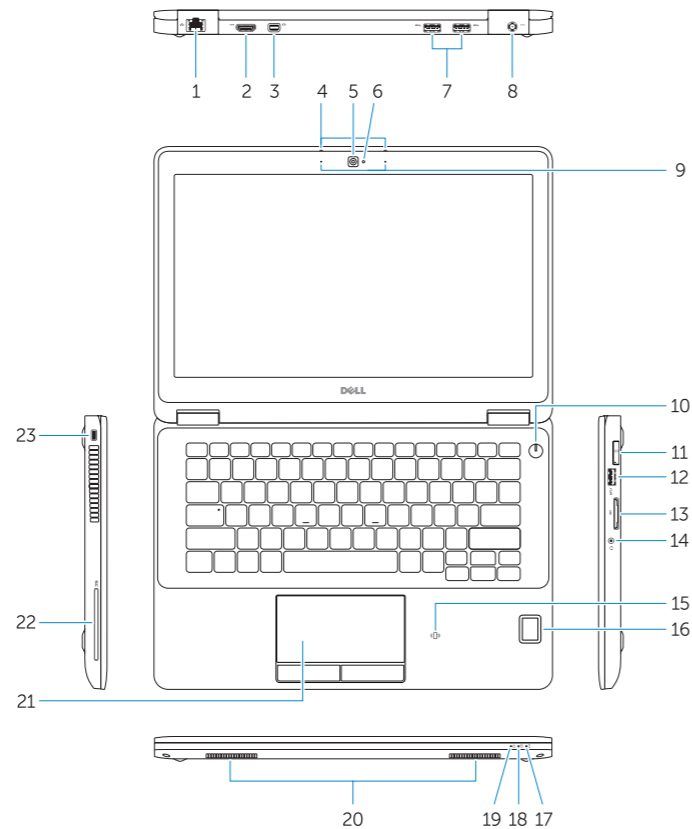

## Features

Značajke | Jellemzők | Характеристики | Funkcije

1. Network connector
2. HDMI connector
3. Mini DisplayPort
4. Microphones (only in touchscreen)
5. Camera
6. Camera-status light
7. USB 3.0 connectors (2)
8. Power connector
9. Microphones (only in non-touchscreen)
10. Power button
11. SIM port (optional)
12. USB 3.0 connector with PowerShare
13. Memory card reader
14. Headset connector